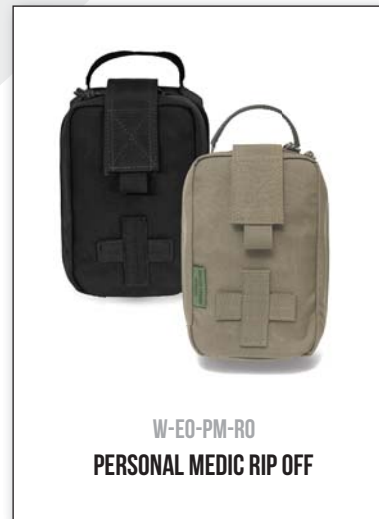

UTILITY POUCHES

COYOTE TAN

MULTICAM

A-TACS AU

A-TACS FG

BLACK

SO = Special Order, for more details contact Warrior

RA = Restricted Availability, please refer to price list