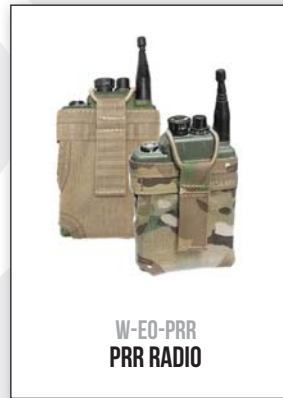

W-EO-STRP
MS 2000 STROBE POUCH

W-EO-UTP
UTILITY / TOOL POUCH

W-EO-LTSP
LARGE TORCH SUPPRESSOR POUCH

W-EO-SMTP
SMALL TORCH POUCH

W-EO-SCP
COMPASS POUCH

W-EO-MSP
MEDICAL SCISSOR POUCH

W-EO-PRR
PRR RADIO

W-EO-ARP
ARP RADIO