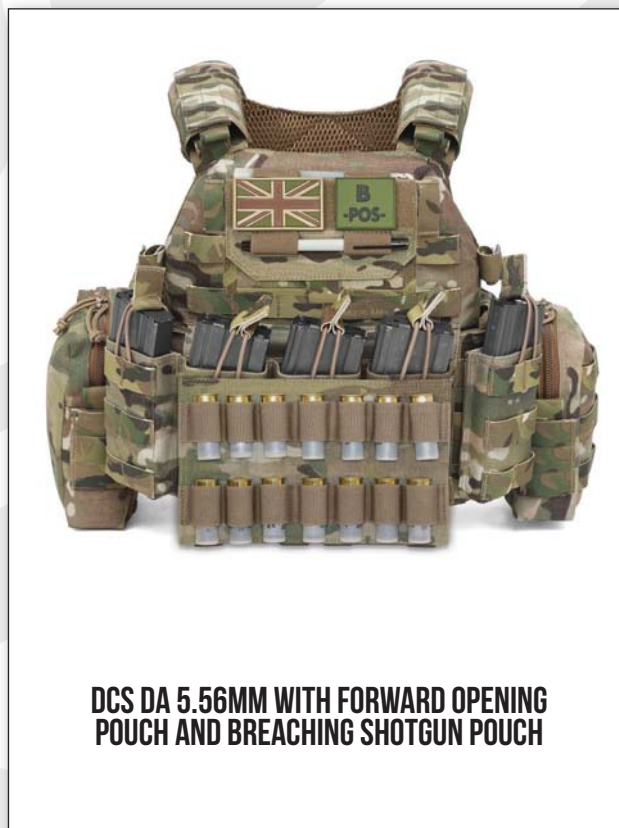

W-EO-SMOP-AK
SINGLE OPEN AK 7.62MM

W-EO-DMOP-AK
DOUBLE OPEN AK 7.62MM

W-EO-TMOP-AK
TRIPLE OPEN AK 7.62MM

W-EO-DHBSG
DOUBLE HORIZONTAL BREACHING SHOTGUN

W-EO-D40GP
DOUBLE 40MM GRENADE

DCS DA 5.56MM WITH FORWARD OPENING
POUCH AND BREACHING SHOTGUN POUCH