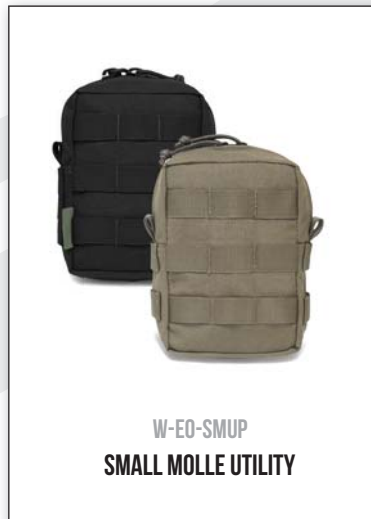

UTILITY POUCHES

COYOTE TAN

MULTICAM

A-TACS AU

A-TACS FG

BLACK

SO = Special Order, for more details contact Warrior

RA = Restricted Availability, please refer to price list