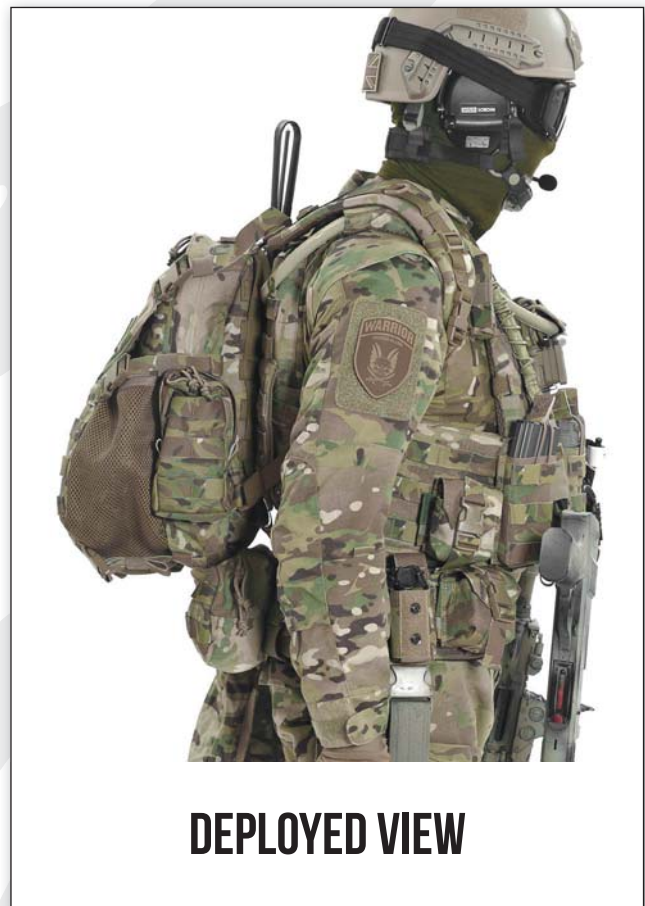

DEPLOYED VIEW