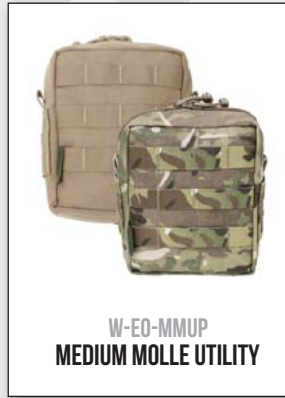

SO = Special Order, for more details contact Warrior

RA = Restricted Availability, please refer to price list

UTILITY POUCHES

WARRIOR ASSAULT SYSTEMS

UTILITY POUCHES

WWW.WARRIOR-AS.COM

W-EQ-SMUP
SMALL MOLLE UTILITY