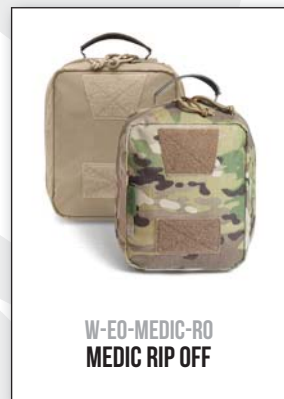

W-EQ-MEDIC-RO
MEDIC RIP OFF