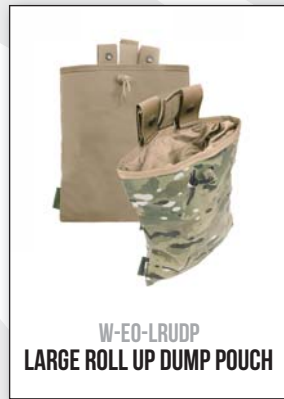

W-EQ-MGUP
MEDIUM GENERAL UTILITY

W-EQ-LGUP
LARGE GENERAL UTILITY

W-EQ-MEDIC-RO
MEDIC RIP OFF

W-EQ-PM-RO
PERSONAL MEDIC RIP OFF

W-EQ-TWC
TACTICAL WRIST CASE

W-EQ-SLFD
SLIMLINE FOLDABLE DUMP

W-EQ-LRUDP
LARGE ROLL UP DUMP POUCH