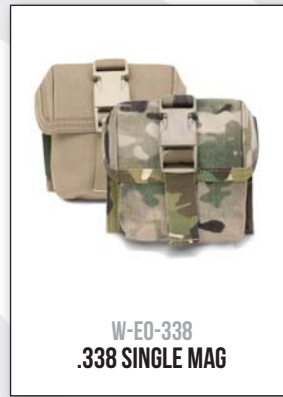

W-E0-338
.338 SINGLE MAG