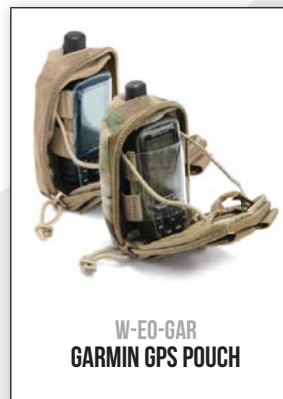

W-EO-GAR
GARMIN GPS POUCH